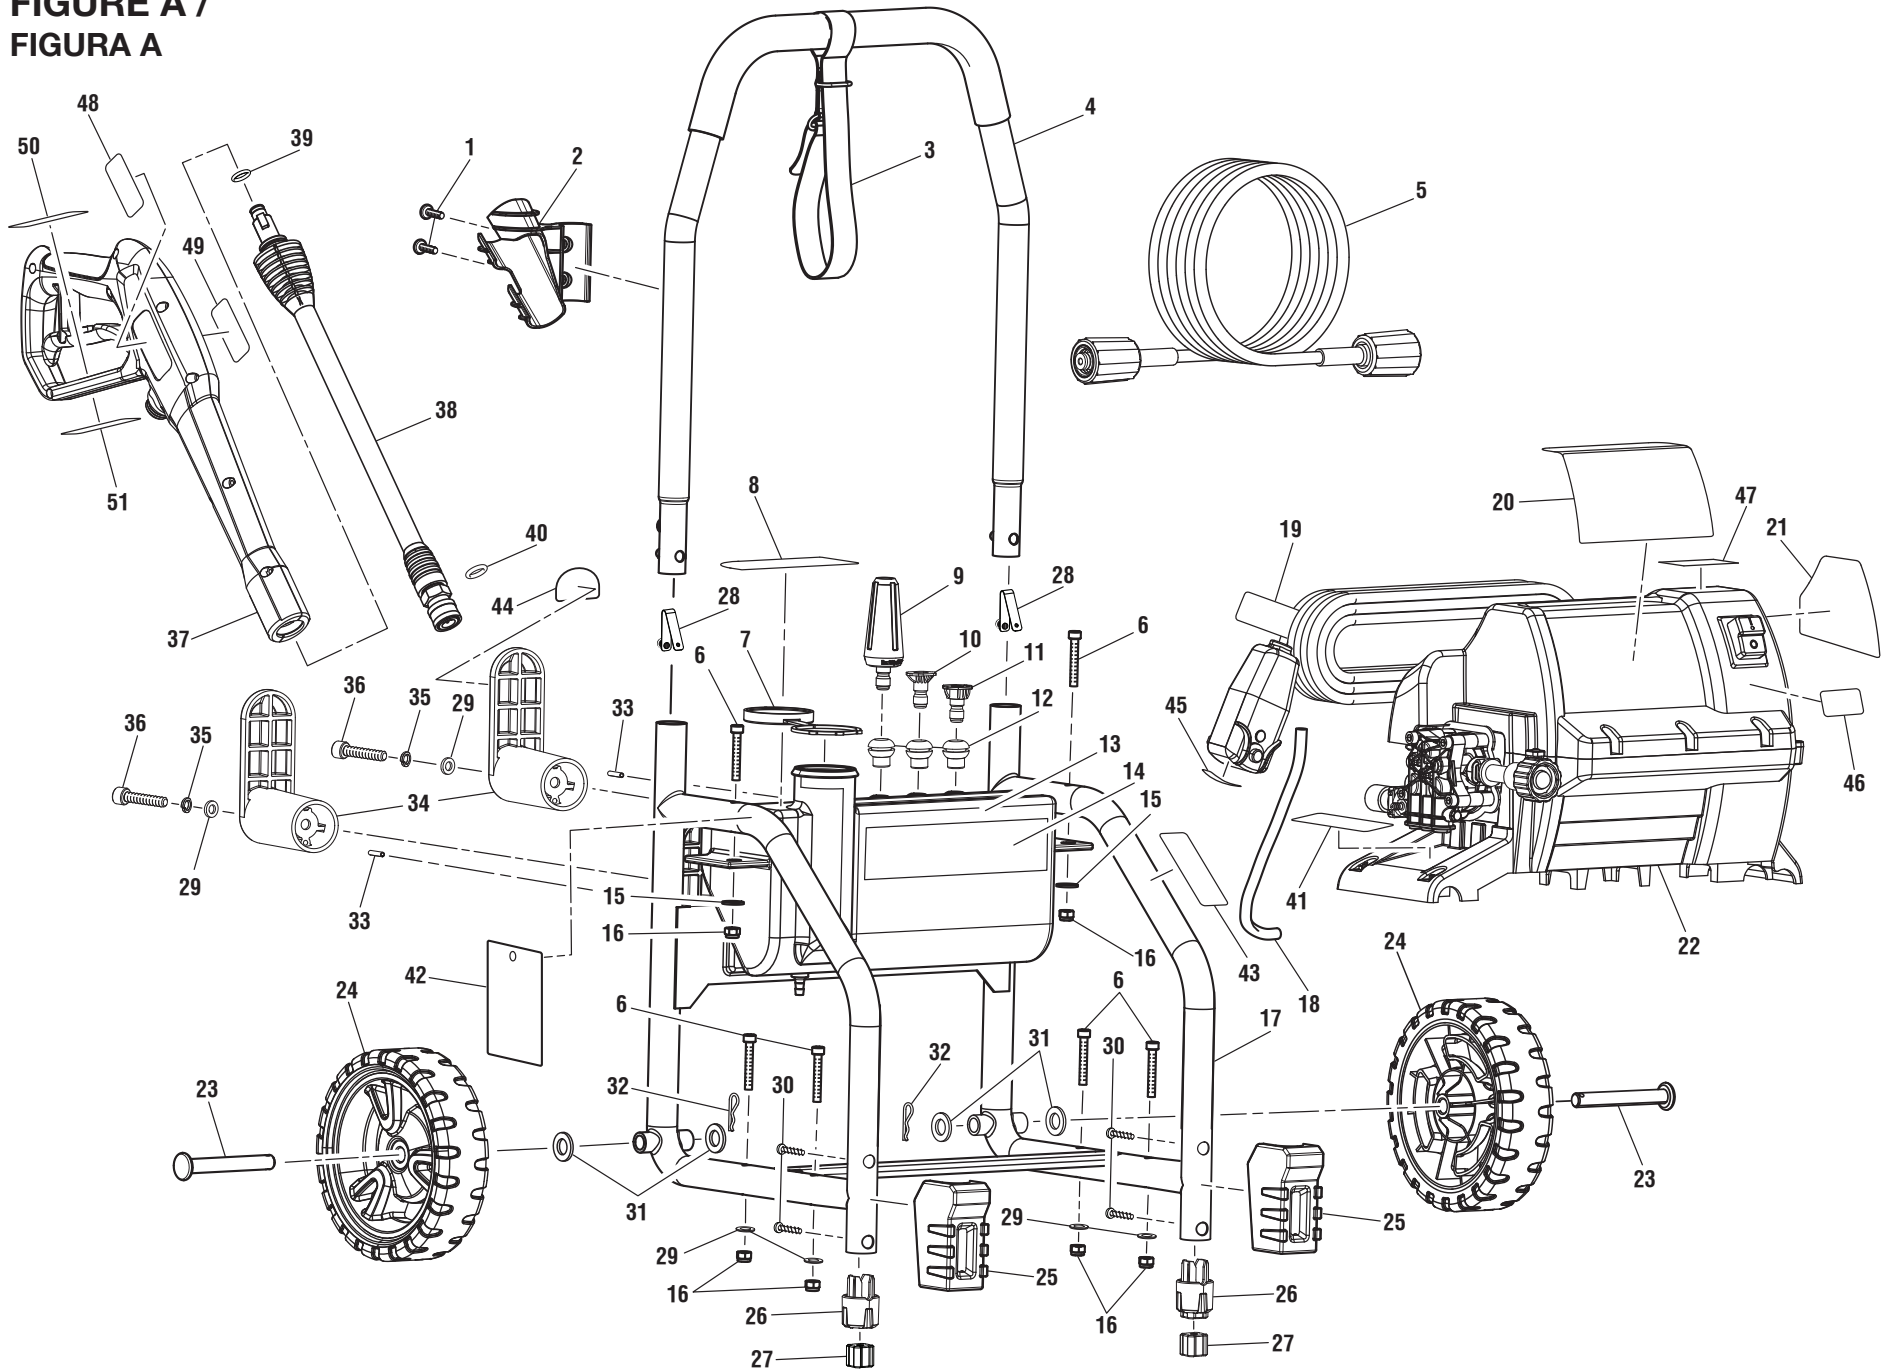

FIGURE A /
FIGURA A

RYOBI PRESSURE WASHER – MODEL NO. RY14122

The model number will be found on a plate attached to pump housing. Always mention the model number in all correspondence regarding your **PRESSURE WASHER** or when ordering replacement parts.

FIGURE A PARTS LIST

KEY NO.	PART NUMBER	DESCRIPTION	QTY.	KEY NO.	PART NUMBER	DESCRIPTION	QTY.
1	660481019	Bolt (M6 x 20 mm)	2	28	308421002	Spring Clip w/Button	2
2	519313010	Trigger Handle Holder	1	29	678600010	Washer (M6)	6
3	310801004	Hose Storage Strap	1	30	661610008	Screw (M3.5 x 20 mm)	4
4	310224052	Handle Assembly	1	31	678889003	Washer (2 in.)	4
5	308835065	High Pressure Hose	1	32	678238002	Hitch Pin	2
6	660481015	Screw (M6 x 40 mm)	6	33	678503005	Pin (M3 x 25 mm)	2
7	310650007	Detergent Tank Cap	1	34	522037002	Cord Wrap Arm	2
8	940617119	Quick Start Label	1	35	670960006	Lock Washer (M6)	2
9	308311014	Turbo Nozzle	1	36	661554004	Bolt (M6 x 25 mm)	2
10	308706013	Soap Nozzle	1	37	308760040	Trigger Handle	1
11	308698028	15° Nozzle	1	38	308494065	Spray Wand (Inc. Key Nos. 39-40)	1
12	561383021	Nozzle Grommet	3	39	570768008	O-Ring (Large)	1
13	310658010	Detergent Tank Assembly	1	40	570768007	O-Ring (Small)	1
14	940705191	Ryobi Logo Label	1	41	941531053	Data Label	1
15	638128018	Washer (M6)	2	42	940473007	Warning Hangtag	1
16	678460001	Lock Nut (M6)	6	43	941486008	Inquires Label	1
17	308582050	Main Frame	1	44	941076001	Cord Unlock Label	1
18	561399009	Injection Hose	1	45	940603006	Cord Plug Label	1
19	940324013	Cord Wrap Label	1	46	940734079	On/Off Switch Label	1
20	940779098	Performance Label	1	47	941608005	Soap Dilution Label	1
21	940707084	Danger Label	1	48	940786027	Trigger Handle Label	1
22	See Figure B	Pump Housing Assembly	1	49	940324030	Trigger Handle Warning Label (English)	1
23	620599018	Wheel Axle	2	50	940324024	Trigger Handle Warning Label (French/Spanish)	1
24	308451020	Wheel	2	51	940904003	Trigger Handle Rating Label	1
25	510355004	Foot Cover	2	Not Shown:			
26	308909009	Foot (Inc. Key No. 27)	2		990000369	Operator's Manual	1
27	570554008	Foot Pad	2		990000378	Quick Reference Guide	1